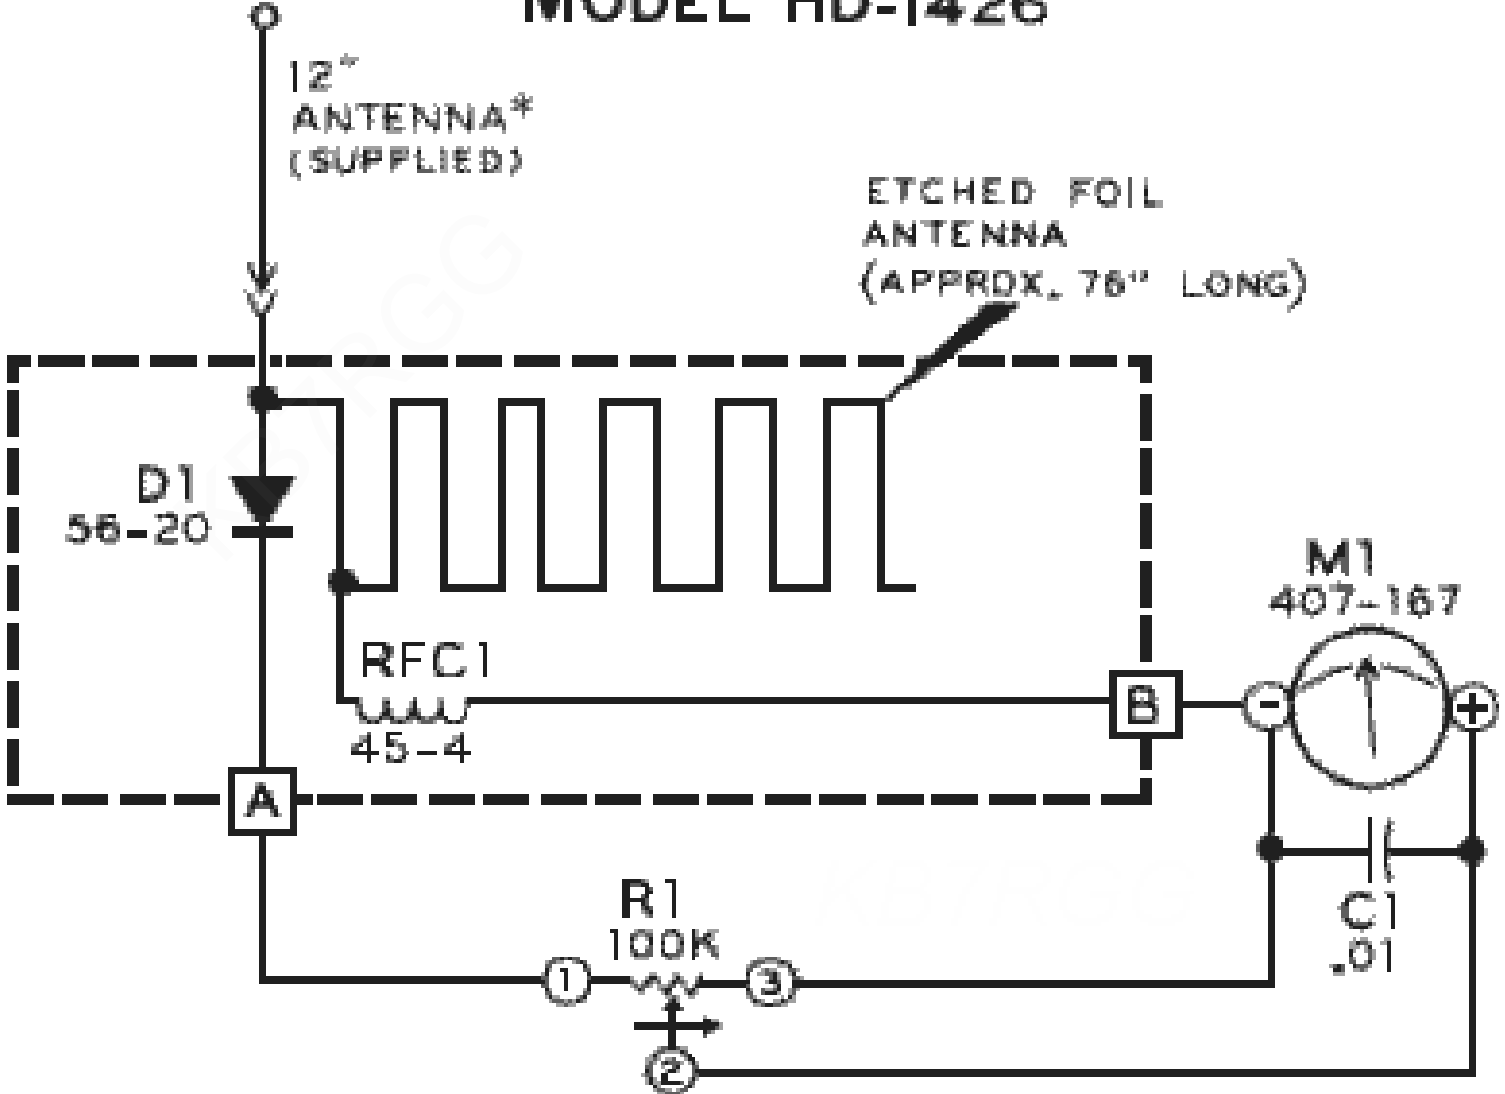

## RELATIVE FIELD STRENGTH METER MODEL HD-1426

\*NOTE: YOU may use any desirable added wire for increased instrument sensitivity.